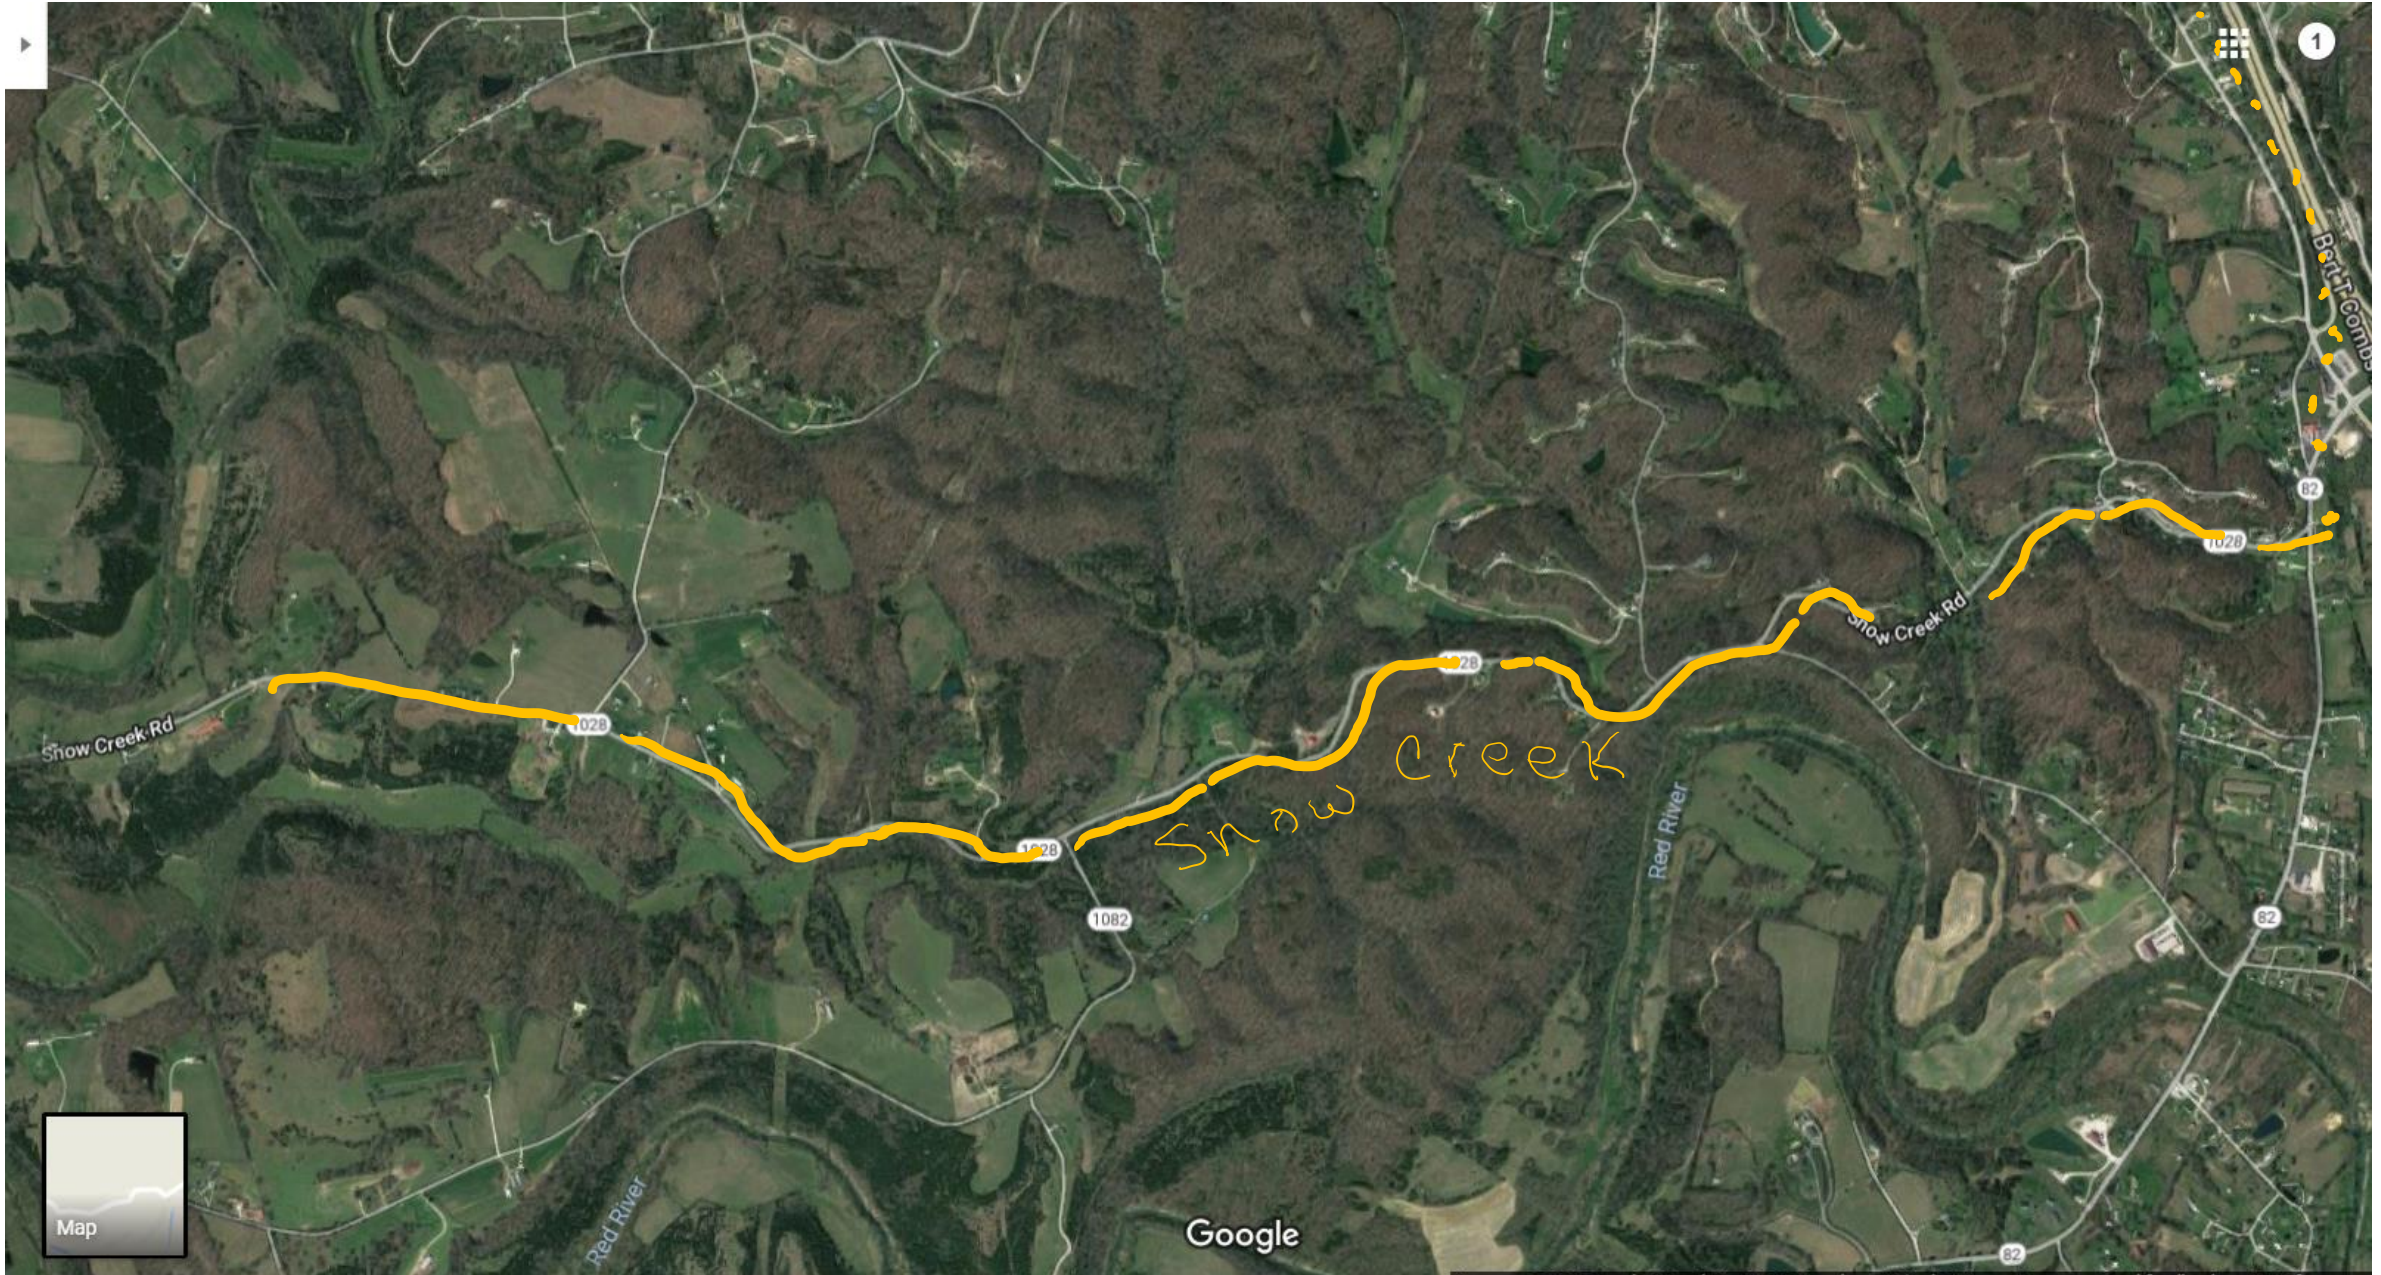

0833- Snow Creek, Hwy. 15-CCE to Danny Boys Elem Only, 10<sup>th</sup> Ave, 7<sup>th</sup> Ave- 10<sup>th</sup> St. to Hwy.15

0833- Snow Creek, Hwy. 15-CCE to Danny Boys Elem Only, 10<sup>th</sup> Ave, 7<sup>th</sup> Ave- 10<sup>th</sup> St. to Hwy.15