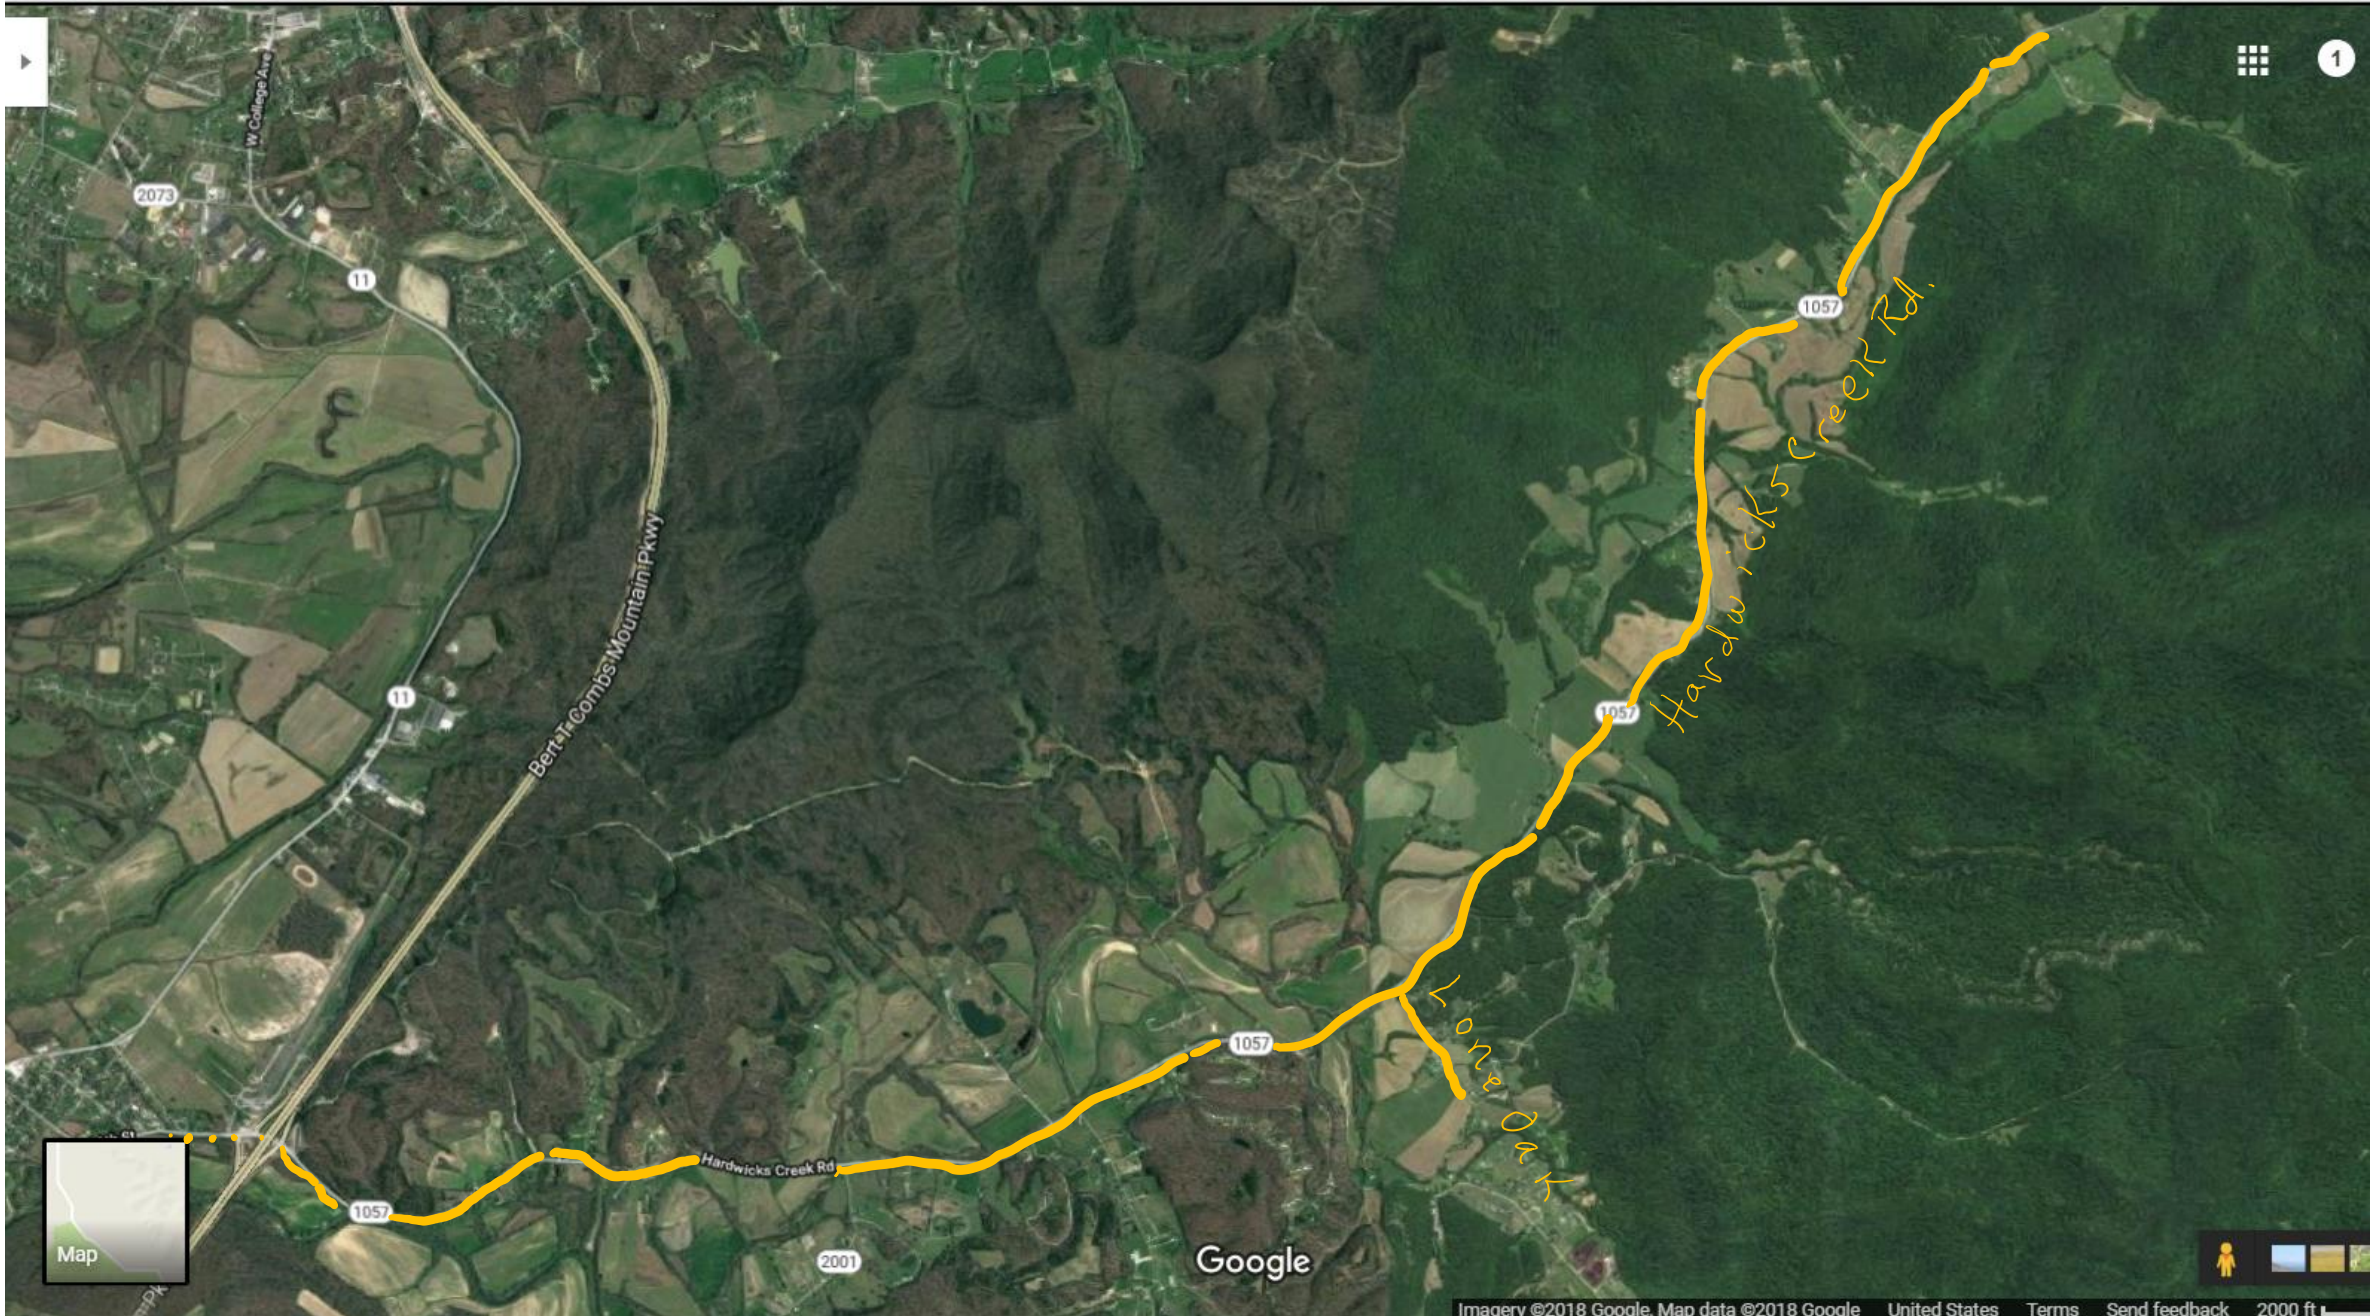

9919- Hardwick's Creek, Lone Oak, 12th St, Potts Trailer Park, Howell Lane, Childers Ave.

9919- Hardwick's Creek, Lone Oak, 12th St, Potts Trailer Park, Howell Lane, Childers Ave.